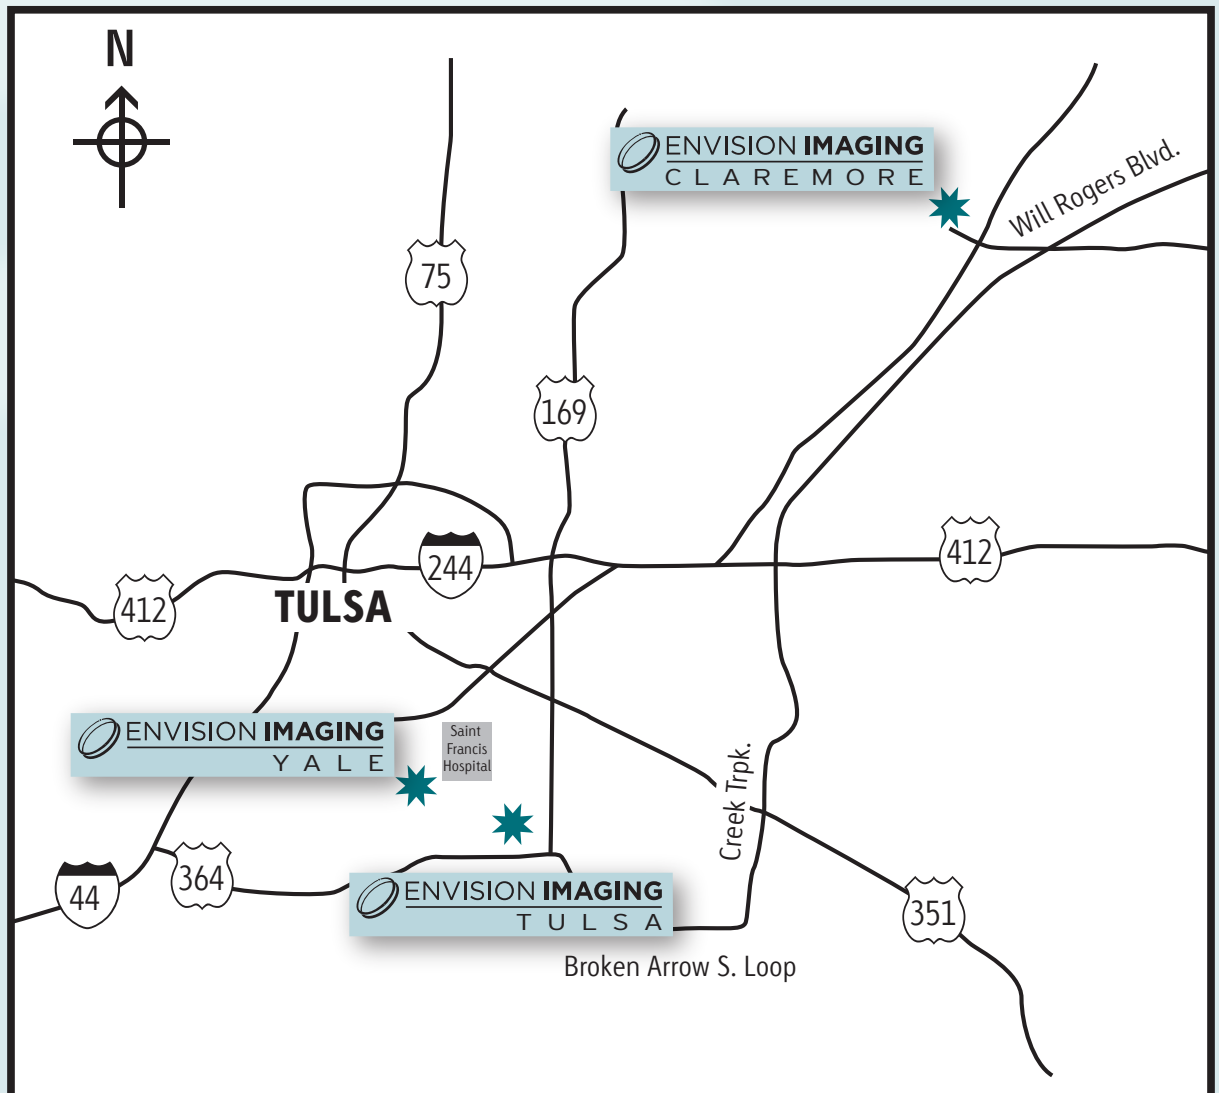

Announcing Two New Locations

ENVISION IMAGING OF CLAREMORE

1110 West Will Rogers Boulevard
 Claremore, OK 74017
P | 918.283.4433
F | 918.283.4456

ENVISION IMAGING AT YALE

6757 South Yale
 Tulsa, OK 74136
P | 918.523.0002
F | 918.523.0030

HERE WE GROW